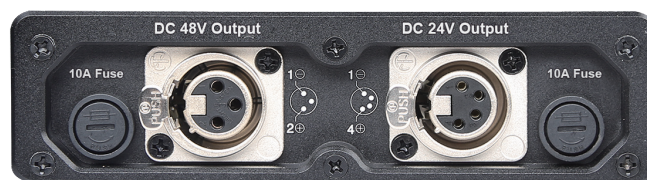

## 4 Batteries 48V/24V Power Station Box

### S-4040

- ▶ 3-pin 48V/10A out
- ▶ 4-pin 24V/10A out
- ▶ PP+ Fiber glass case
- ▶ Charging inside (5A)

#### Output Description

Battery	Outlet	Voltage	Max Load
4x V-mount batteries (size ≤ 170x105x70mm)	3-pin XLR	48V Regulated	10A
	4-pin XLR	24V Regulated	10A

- \* 48V output requests 4 batteries together, and 24V output requests any 1-4 batteries.
- \* Use same model batteries and same capacity percentage are recommended.