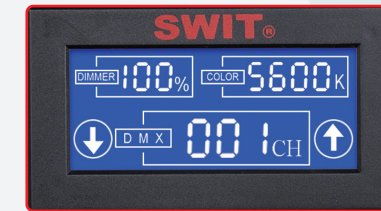

# S-2430C

### LCD screen display

The rear LCD screen can display the current dimmer percentage, color temperature value, and supports touch control to set DMX address.

### ■ Features:

- ◆ 1152pcs ultra bright long-life LEDs
- ◆ Surface mounted LED technology
- ◆ 70° wide beam angle with diffuser
- ◆ 3200K-5600K continuously adjustable
- ◆ 100W power, 2500Lux @ 1meter
- ◆ 10%-100% flick-free dimming
- ◆ Super high CRI Ra≥93, TLCI≥97
- ◆ DMX512 controlled color and dimmer
- ◆ LCD display color and dimmer value
- ◆ Power by V-mount battery or AC-DC adaptor
- ◆ 4-leaf metal barn doors
- ◆ Strong all-metal housing
- ◆ U-shape support and lighting tripod mount

### ■ Specifications:

LED	1152pcs SMD LEDs
Illuminance	2500Lux @ 1m
Beam angle	70°
Color Temperature	5600K±300K ~ 3200K±200K
CRI	≥93
TLCI	≥97
Power	100W
Working voltage	DC12V — 17V
Dimension	630 x 440 x 83mm
Lighting area	477 x 237mm
Weight	5.8kg