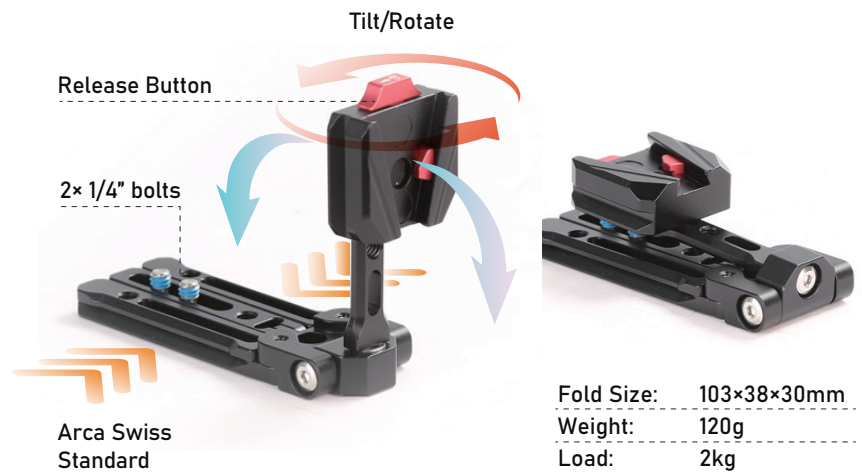

SWIT

Transformable Arca-Swiss Plate with V-mount

TA-T10S

Adapting V-mount Anywhere

Install the V-mount batteries anywhere to extend power supply to your camera and any other devices, light weight, portable, and universally compatible.

Transform to Desktop Tripod

Provides with a V-wedge quick release plate, to install on many video devices by 1/4" screw, and set the devices up as tripod style.

SWIT Electronics Co., Ltd.
+86-25-85805753
<http://www.swit.cc>
Email: contact@swit.cc