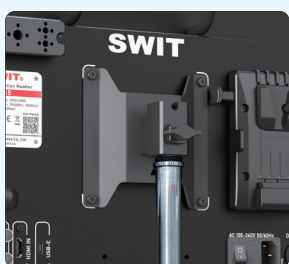

SWIT®

15.4" 1500nits Field Monitor

- ✓ All-around Protection
- 👤 Compact Handy Size
- 🌑 Near OLED Deep Black

K15

■ Features

- > 15.4" 1920×1200 FHD 10bit IPS Panel
- > 1500nits High Bright Sunlight View
- > Near OLED Deep Black Technology
- > Rubber Corner Anti-crash Guards
- > Screen Protective Glass, Quick Release
- > Interchangeable 1/4 & 3/8 Cheese plates
- > VESA to C-stand Mounting Adaptor

- > 2K/3G/HD/SD-SDI & 4K-HDMI Monitoring
- > Built-in Multi-Camera Delog Luts SDR & HDR
- > 10× User 3DLuts Cubes Upload by USB-A
- > Automatic 3DLuts Calibration by USB-C
- > Scene OS - 8 Pages Create Quick Switching
- > 4× Function Keys Assigned for Each Scene
- > AC / 4-pin XLR DC / V-mount Battery Power

4× Corner Guards
Anti-crash

10×10 VESA to
Light Stand Adaptor

3G-SDI 2-in 2-out
4K-HDMI 1.4 in
USB-C Calibration

V-mount Plate
4-pin DC 11-17V in
AC 100-240V in

2× Cheese boards
Rear/Side free install

Protective Glass
Quick release